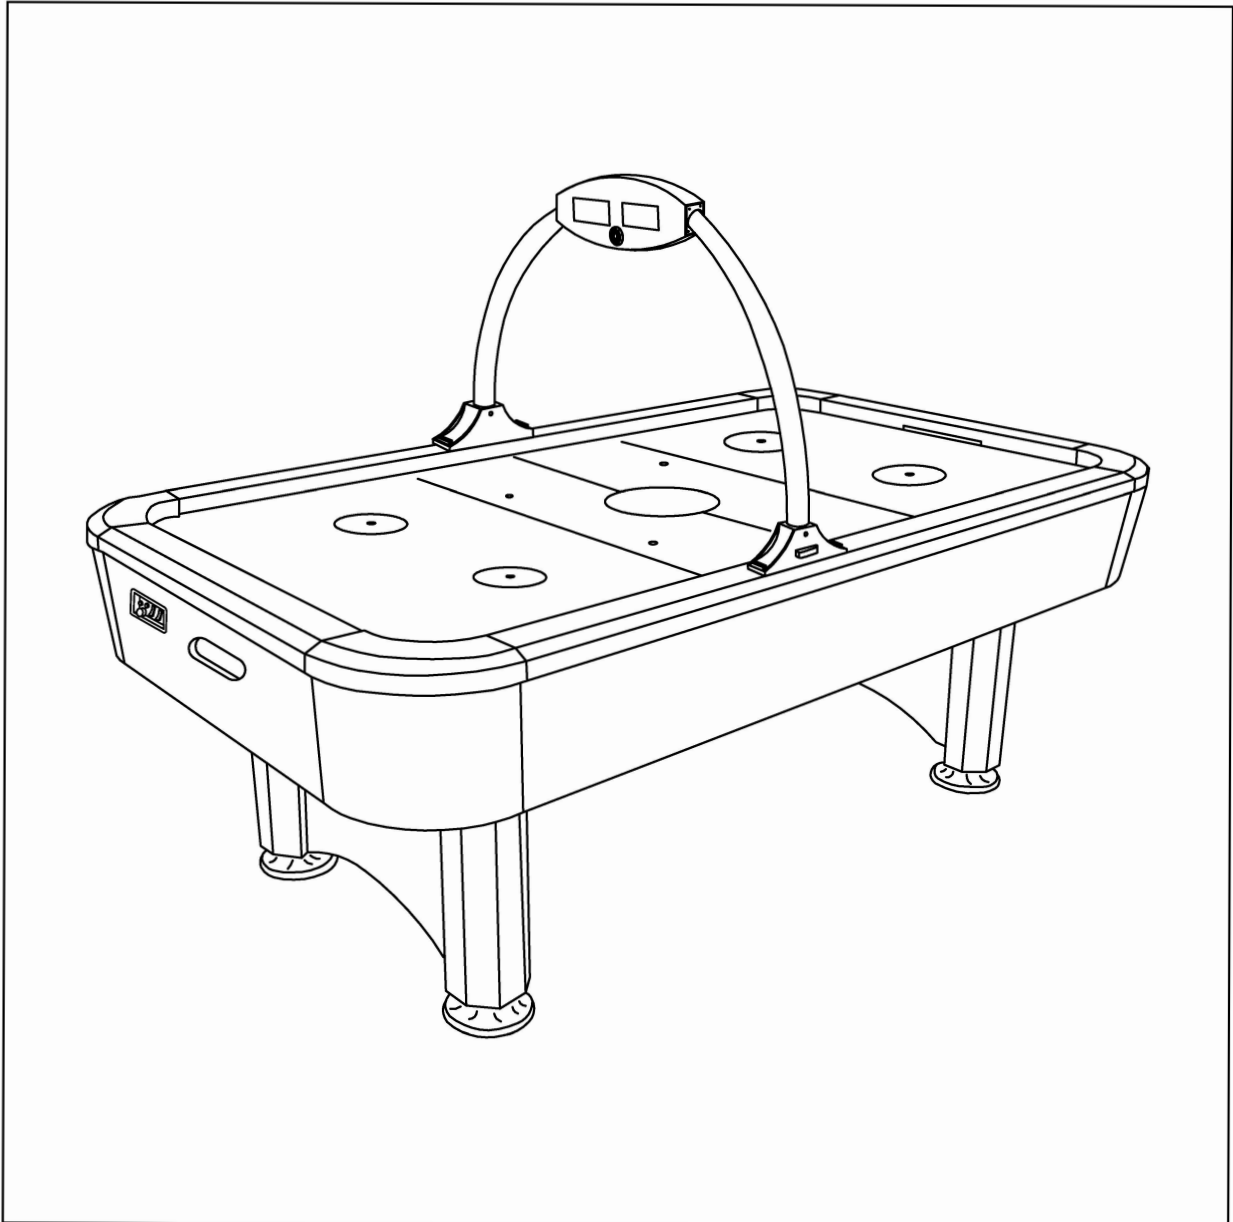

Air Hockey Table

Item-No.: 6011.127

Parts List

<p>#1</p>  <p>Main Frame 1 piece</p>	<p>#2</p>  <p>Leg 4 pieces</p>	<p>#3</p>  <p>Leg panel 2 pieces</p>	<p>#4</p>  <p>Leg leveler 4 pieces</p>
<p>#5</p>  <p>Scorer 1 piece</p>	<p>#6</p>  <p>Scorer support 2 pieces</p>	<p>#7</p>  <p>Fixed seat 2 pieces</p>	<p>#8</p>  <p>Adapter 1 piece</p>
<p>#9</p>  <p>3/8"X1-1/2" Bolt 12 pieces</p>	<p>#10</p>  <p>3/8" Washer 12 pieces</p>	<p>#11</p>  <p>1/4"X1-1/2" Bolt 8 pieces</p>	<p>#12</p>  <p>1/4" Washer 8 pieces</p>
<p>#13</p>  <p>3/16"X5/8" Bolt 12 pieces</p>	<p>#14</p>  <p>1/4"x2-3/8" Bolt 2 pieces</p>	<p>#15</p>  <p>Pusher 4 pieces</p>	<p>#16</p>  <p>Pusher felt sticker 4 pieces</p>
<p>#17</p>  <p>Puck 4 pieces</p>	<p>#18</p>  <p>Allen wrench 1 piece</p>	<p>#19</p>  <p>1/4" Nut 2 pieces</p>	<p>#20</p>  <p>3/16" Washer 12 pieces</p>
<p>#21</p>  <p>Wrench 1 piece</p>			